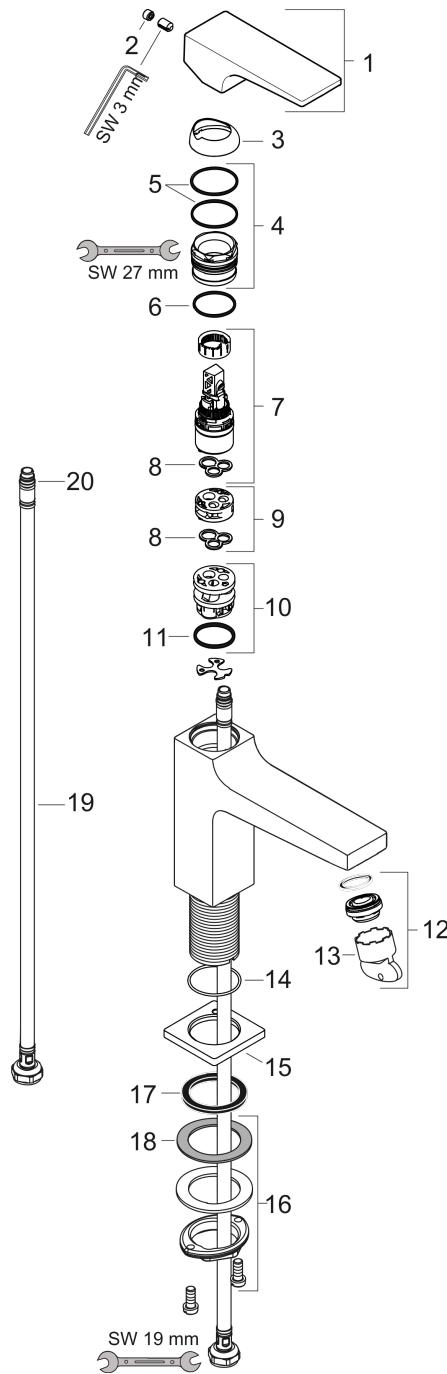

Metropol

Single lever basin mixer 100 with lever handle for hand washbasins with push-open waste set

Surfaces: **Matt White** Article Number: **32500700**

Description

product features

- consists of: single lever basin mixer, waste set
- ComfortZone 100
- projection 127 mm
- spray type: normal spray
- maximum flow rate at 3 bar: 5 l/min
- ceramic cartridge
- temperature limitation adjustable
- suitable for continuous flow water heaters
- push-open waste set G 1¼
- material waste set: metal
- connection type: G ¾ connections
- connection dimension: DN15

Technology

Design awards

Product image

Scale drawing

Flowchart

Metropol
Single lever basin mixer 100 with lever handle for hand washbasins with push-open waste set
 Surfaces: **Matt White** Article Number: **32500700**

Exploded Drawing

Year of production: >11/19

Metropol

Single lever basin mixer 100 with lever handle for hand washbasins with push-open waste set

Surfaces: **Matt White** Article Number: **32500700**

Spare part list

Year of production: >11/19

Pos.	Description	Article Number	Price	PU
1	handle	92995700	-	1
2	screw cover	95704000	-	1
3	flange	92625700	-	1
4	nut	92689000	-	1
5	O-ring 27x1,5	92527000	-	1
6	O-ring 25x1,5	98146000	-	1
7	cartridge, assy	97685000	-	1
8	seal	98865000	-	1
9	adapter for cartridge	92628000	-	1
10	adapter for cartridge	98866000	-	1
11	O-ring 23x2	98398000	-	1
12	aerator M24x1 (5 l/min)	92996000	-	1
13	service tool	95661000	-	1
14	O-ring 32x1,5	92936000	-	1
15	escutcheon	93048700	-	1
16	fixing set (Ø 32)	13961000	-	1
17	flat seal	98749000	-	1
18	lever collar	97548000	-	1
19	connection hose 450 mm M8x0,75 G3/8	97206000	-	1
20	O-ring 6,6x1,6	93019000	-	1
a	push-open waste set	50100700	-	1
b	fixation extension 35 mm	13898000	-	1