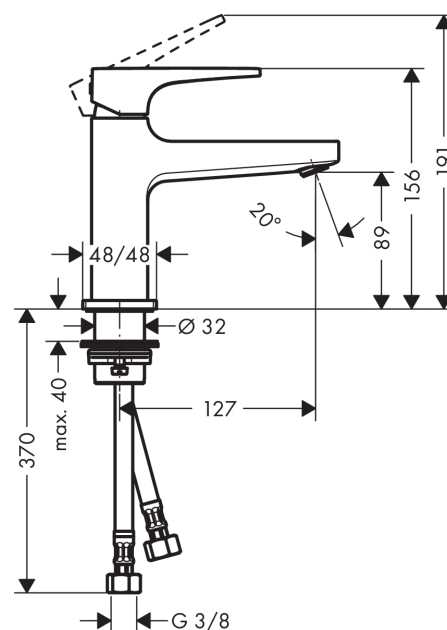

Metropol

Single lever basin mixer 100 with lever handle for hand washbasins with push-open waste set

Surfaces: **Matt White** Article Number: **32500700**

Description

product features

- consists of: single lever basin mixer, waste set
- ComfortZone 100
- projection 127 mm
- spray type: normal spray
- maximum flow rate at 3 bar: 5 l/min
- ceramic cartridge
- temperature limitation adjustable
- suitable for continuous flow water heaters
- push-open waste set G 1¼
- material waste set: metal
- connection type: G ¾ connections
- connection dimension: DN15

Technology

Design awards

Product image

Scale drawing

Flowchart

Metropol
Single lever basin mixer 100 with lever handle for hand washbasins with push-open waste set
 Surfaces: **Matt White** Article Number: **32500700**

Exploded Drawing

Year of production: >11/19

Metropol

Single lever basin mixer 100 with lever handle for hand washbasins with push-open waste set

Surfaces: **Matt White** Article Number: **32500700**

Spare part list

Year of production: >11/19

Pos.	Description	Article Number	Price	PU
1	handle	92995700	-	1
2	screw cover	95704000	-	1
3	flange	92625700	-	1
4	nut	92689000	-	1
5	O-ring 27x1,5	92527000	-	1
6	O-ring 25x1,5	98146000	-	1
7	cartridge, assy	97685000	-	1
8	seal	98865000	-	1
9	adapter for cartridge	92628000	-	1
10	adapter for cartridge	98866000	-	1
11	O-ring 23x2	98398000	-	1
12	aerator M24x1 (5 l/min)	92996000	-	1
13	service tool	95661000	-	1
14	O-ring 32x1,5	92936000	-	1
15	escutcheon	93048700	-	1
16	fixing set (Ø 32)	13961000	-	1
17	flat seal	98749000	-	1
18	lever collar	97548000	-	1
19	connection hose 450 mm M8x0,75 G3/8	97206000	-	1
20	O-ring 6,6x1,6	93019000	-	1
a	push-open waste set	50100700	-	1
b	fixation extension 35 mm	13898000	-	1