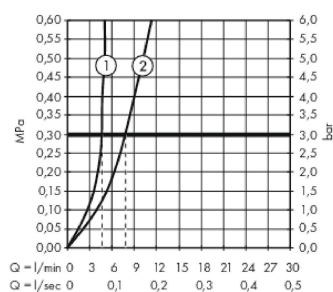

Metropol

Single lever basin mixer 100 with lever handle for hand washbasins with push-open waste set

Surfaces: **Matt White** Article Number: **32500700**

Description

product features

- consists of: single lever basin mixer, waste set
- ComfortZone 100
- projection 127 mm
- spray type: normal spray
- maximum flow rate at 3 bar: 5 l/min
- ceramic cartridge
- temperature limitation adjustable
- suitable for continuous flow water heaters
- push-open waste set G 1¼
- material waste set: metal
- connection type: G ¾ connections
- connection dimension: DN15

Technology

Design awards

Product image

Scale drawing

Flowchart

Metropol
Single lever basin mixer 100 with lever handle for hand washbasins with push-open waste set
 Surfaces: **Matt White** Article Number: **32500700**

Exploded Drawing

Year of production: >11/19

Metropol

Single lever basin mixer 100 with lever handle for hand washbasins with push-open waste set

Surfaces: **Matt White** Article Number: **32500700**

Spare part list